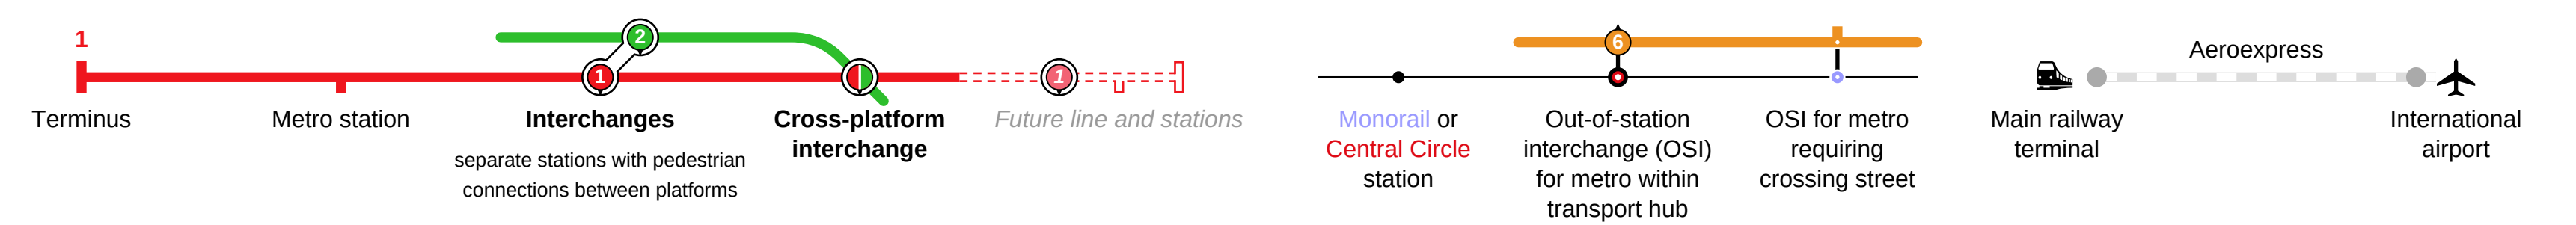

Key to symbols

Image originally created and licensed under the Creative Commons Attribution-Share Alike 3.0 Unported by Wikimedian(s).